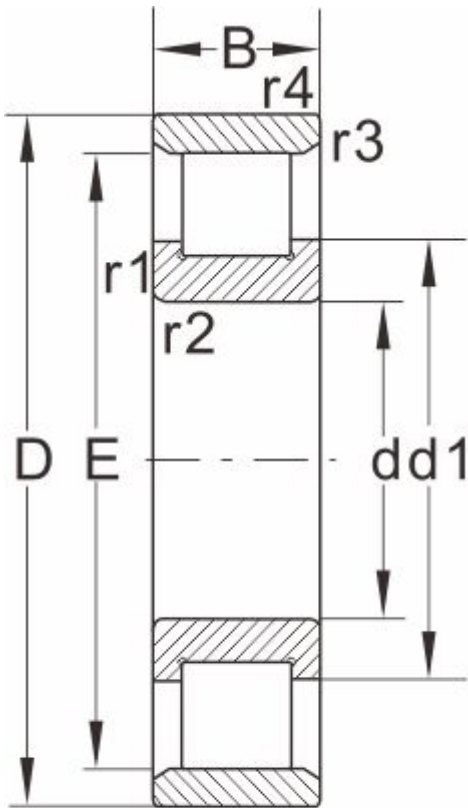

NU3230E.M**Dimensions and Parameters**

N....

Bearing NO.	NU3230E.M
-------------	-----------

Dimension

d	150
D	270
B	96
r1 r2 min	3
r3 r4 min	3
S ≈	10

Basic load ratings

Dynamic(Cr)	736
Static(Cor)	1260

Limiting speed(rpm)

Grease	2000
Oil	2200

Bearing Dimension

E	--
F	169.5
d1 ≈	176.5
D1 ≈	198.1

Oblique retaining ring

B2	9
B3	18

Weight

Bearing	5
Oblique retaining ring	0.6