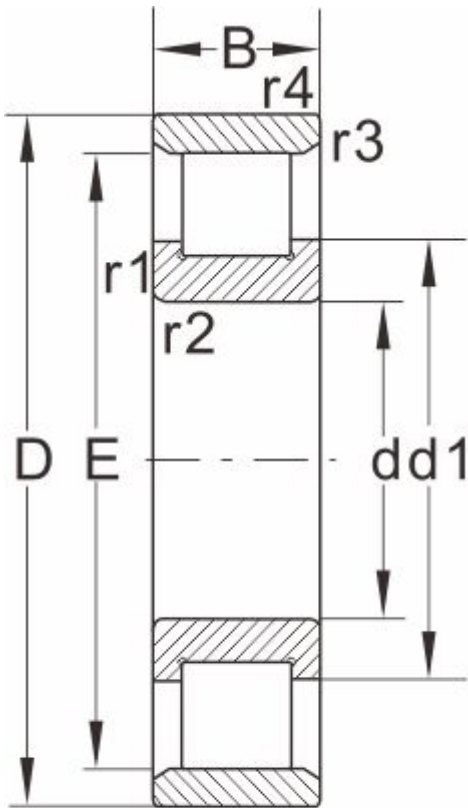

**NU2240E.M****Dimensions and Parameters**

N....

Bearing NO.	NU2240E.M
Dimension	
d	200
D	360
B	98
r1 r2 min	4
r3 r4 min	4
S ≈	8.1
Basic load ratings	
Dynamic(Cr)	1220
Static(Cor)	1860
Limiting speed(rpm )	
Grease	1500
Oil	1800
Bearing Dimension	
E	--
F	241
d1 ≈	--
D1 ≈	311.5
Oblique retaining ring	
B2	--
B3	--
Weight	
Bearing	45.7
Oblique retaining ring	--