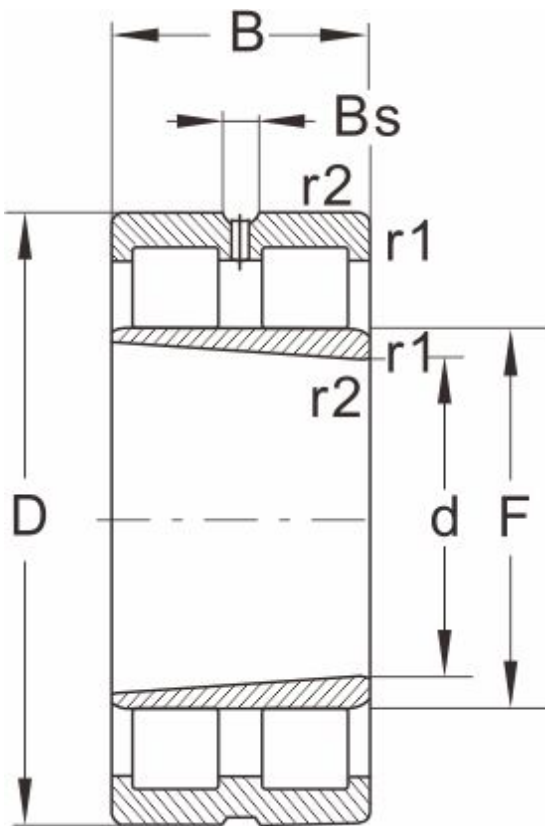

# NNU4888K/W33

## Dimensions and Parameters

NNU...K/W33

Bearing No.	NNU4888K/W33
Boundary dimensions(mm)	
d	420
D	540
B	100
r1 r2 min	--
Basic load ratings(kN)	
Dynamic(Cr)	1010
Static(Cor)	2900
Limiting speed(rpm)	
Grease	--
Oil	1100
Bearing dimension	
E	--
F	471
Bs ≈	16.7
S ≈	3.5
Weight (kg)	50