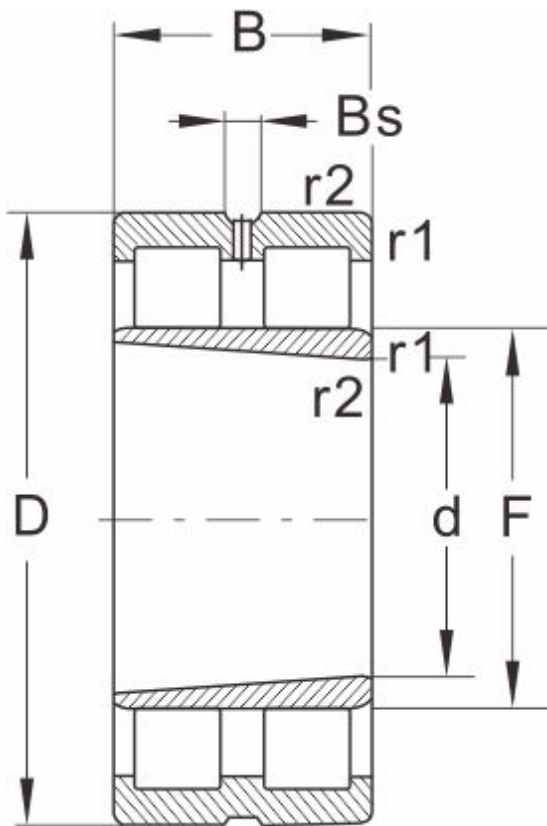

NNU4884K/W33

Dimensions and Parameters

NNU...K/W33

Bearing No.	NNU4884K/W33
Boundary dimensions(mm)	
d	420
D	520
B	100
r1 r2 min	--
Basic load ratings(kN)	
Dynamic(Cr)	990
Static(Cor)	2850
Limiting speed(rpm)	
Grease	--
Oil	1200
Bearing dimension	
E	--
F	451
Bs ≈	16.7
S ≈	3.5
Weight (kg)	48