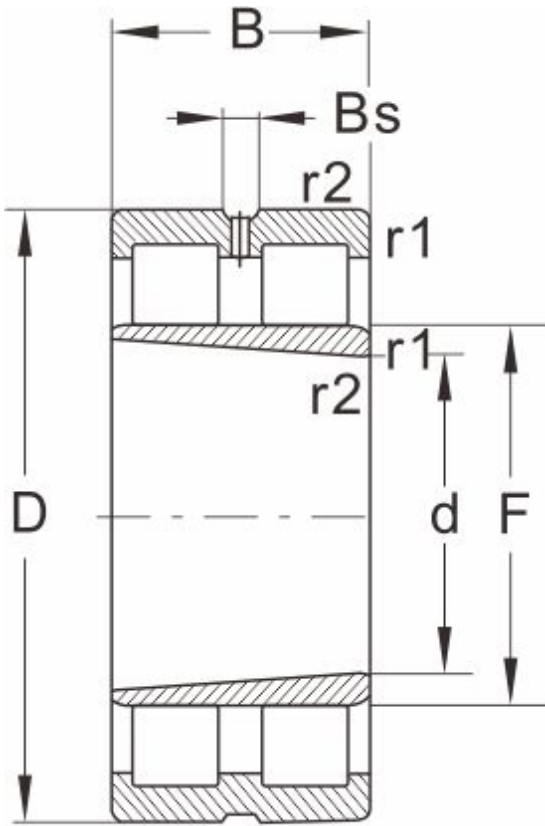

NNU4880K/W33

Dimensions and Parameters

NNU...K/W33

Bearing No.	NNU4880K/W33
Boundary dimensions(mm)	
d	400
D	500
B	100
r1 r2 min	--
Basic load ratings(kN)	
Dynamic(Cr)	968
Static(Cor)	2750
Limiting speed(rpm)	
Grease	--
Oil	1200
Bearing dimension	
E	--
F	431
Bs ≈	16.7
S ≈	3.5
Weight (kg)	46