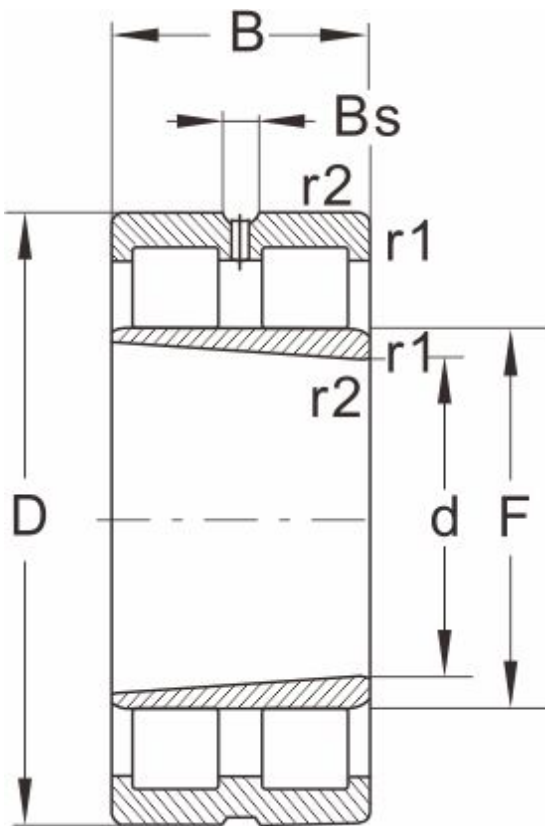

# NNU4172K30/M

## Dimensions and Parameters

NNU...K/W33

Bearing No.	NNU4172K30/M
Boundary dimensions(mm)	
d	360
D	600
B	243
r1 r2 min	--
Basic load ratings(kN)	
Dynamic(Cr)	4290
Static(Cor)	8500
Limiting speed(rpm)	
Grease	--
Oil	1100
Bearing dimension	
E	--
F	422
Bs ≈	--
S ≈	5.9
Weight (kg)	275