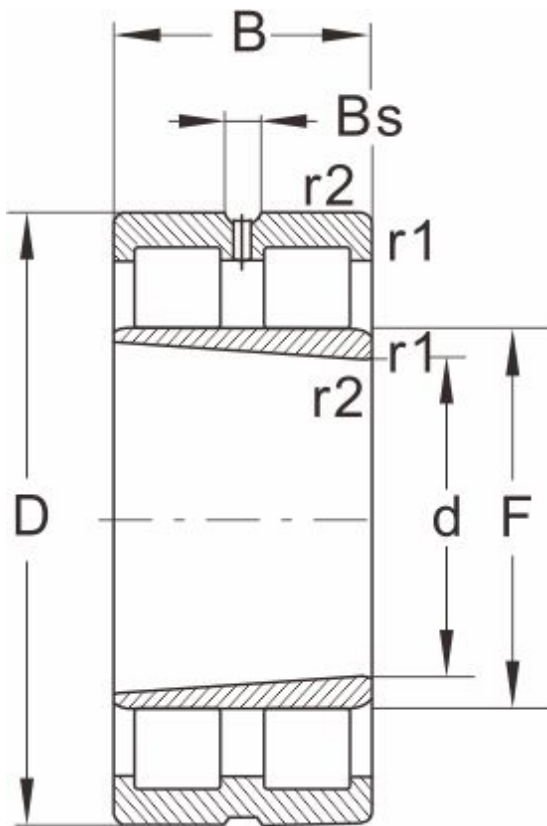

NNU41/900K30/M/W33

Dimensions and Parameters

NNU...K/W33

Bearing No.	NNU41/900K30/M/W33
Boundary dimensions(mm)	
d	900
D	1420
B	515
r1 r2 min	--
Basic load ratings(kN)	
Dynamic(Cr)	22000
Static(Cor)	47500
Limiting speed(rpm)	
Grease	--
Oil	360
Bearing dimension	
E	--
F	1032
Bs ≈	22.3
S ≈	27.6
Weight (kg)	3180