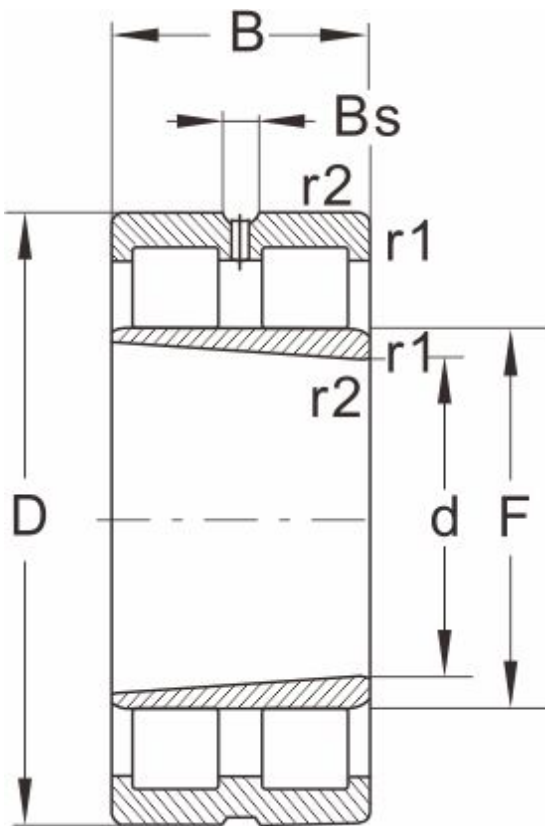

# NNU41/750K30/M/W33

## Dimensions and Parameters

NNU...K/W33

Bearing No.	NNU41/750K30/M/W33
Boundary dimensions(mm)	
d	750
D	1220
B	475
r1 r2 min	--
Basic load ratings(kN)	
Dynamic(Cr)	16100
Static(Cor)	35500
Limiting speed(rpm)	
Grease	--
Oil	450
Bearing dimension	
E	--
F	871
Bs ≈	22.3
S ≈	19
Weight (kg)	2230