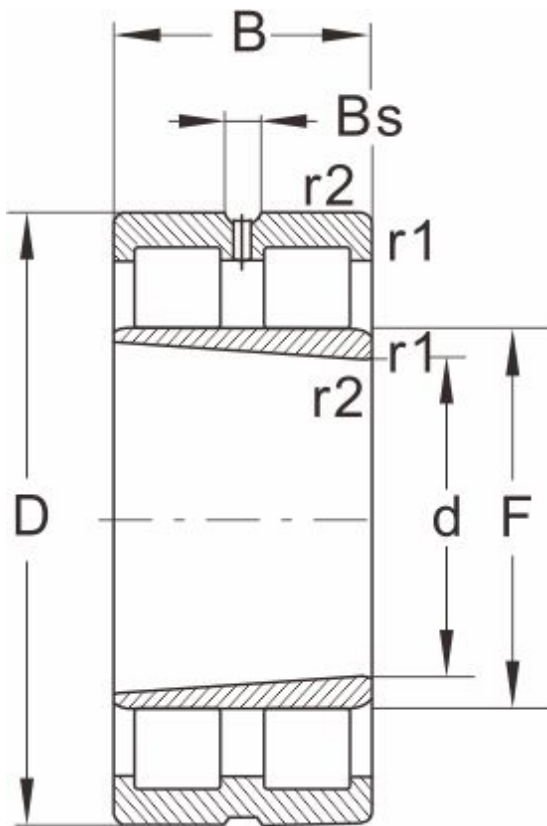

NNU41/710K30/M/W33

Dimensions and Parameters

NNU...K/W33

Bearing No.	NNU41/710K30/M/W33
Boundary dimensions(mm)	
d	710
D	1150
B	438
r1 r2 min	--
Basic load ratings(kN)	
Dynamic(Cr)	13400
Static(Cor)	28500
Limiting speed(rpm)	
Grease	--
Oil	500
Bearing dimension	
E	--
F	820
Bs ≈	22.3
S ≈	20.5
Weight (kg)	1790