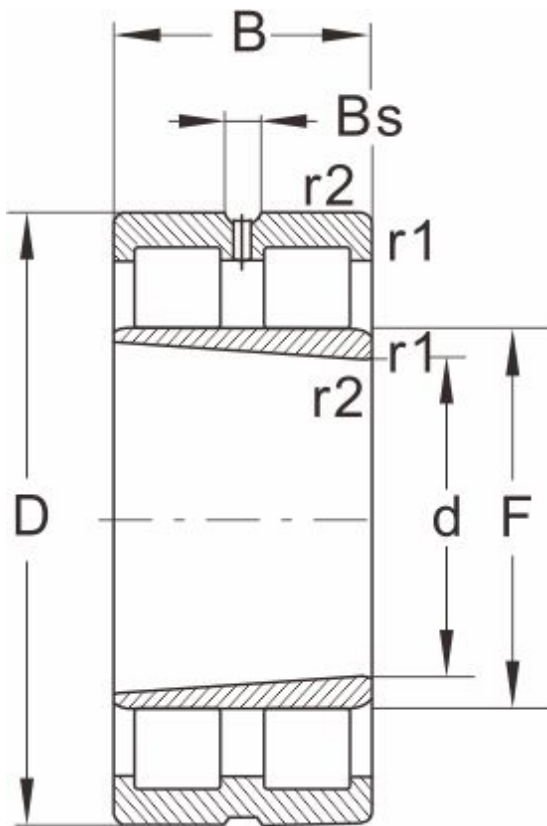

NNU41/670K30/M/W33

Dimensions and Parameters

NNU...K/W33

Bearing No.	NNU41/670K30/M/W33
Boundary dimensions(mm)	
d	670
D	1090
B	412
r1 r2 min	--
Basic load ratings(kN)	
Dynamic(Cr)	12100
Static(Cor)	25500
Limiting speed(rpm)	
Grease	--
Oil	530
Bearing dimension	
E	--
F	774
Bs ≈	22.3
S ≈	19.5
Weight (kg)	1500