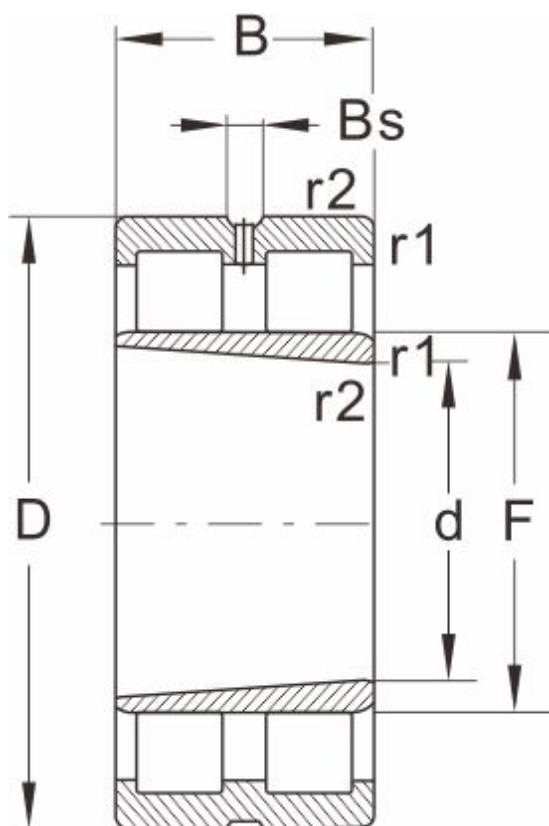

NNU41/600K30/M/W33

Dimensions and Parameters

NNU...K/W33

Bearing No.	NNU41/600K30/M/W33
Boundary dimensions(mm)	
d	600
D	980
B	375
r1 r2 min	--
Basic load ratings(kN)	
Dynamic(Cr)	9900
Static(Cor)	21200
Limiting speed(rpm)	
Grease	--
Oil	630
Bearing dimension	
E	--
F	699
Bs ≈	22.3
S ≈	18.5
Weight (kg)	1100