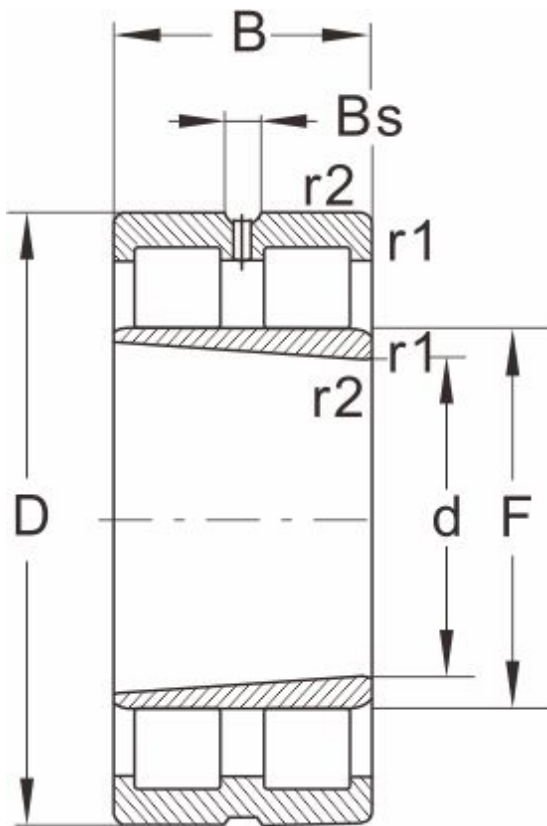

# NNU41/530K30/M/W33

## Dimensions and Parameters

NNU...K/W33

Bearing No.	NNU41/530K30/M/W33
Boundary dimensions(mm)	
d	530
D	870
B	335
r1 r2 min	--
Basic load ratings(kN)	
Dynamic(Cr)	7810
Static(Cor)	16000
Limiting speed(rpm)	
Grease	--
Oil	750
Bearing dimension	
E	--
F	618
Bs ≈	22.3
S ≈	17
Weight (kg)	790