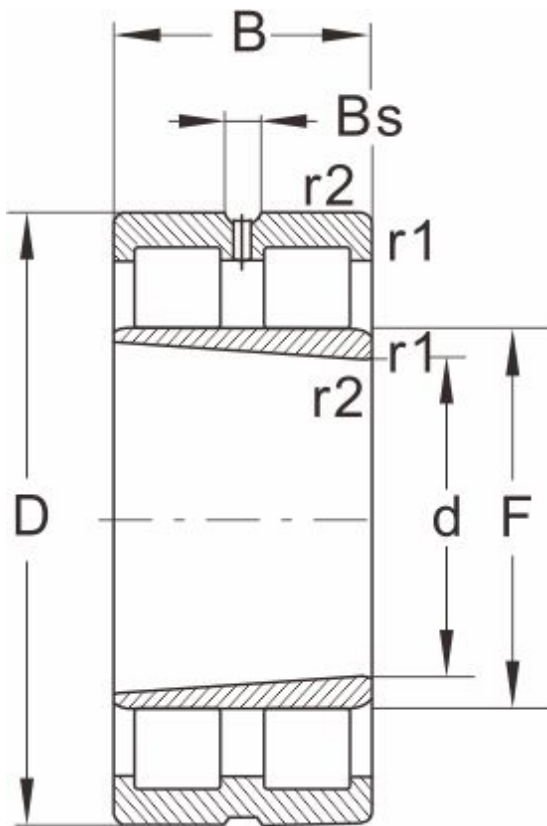

NNU41/1500K30/M/W33

Dimensions and Parameters

NNU...K/W33

Bearing No.	NNU41/1500K30/M/W33
Boundary dimensions(mm)	
d	1500
D	2300
B	800
r1 r2 min	--
Basic load ratings(kN)	
Dynamic(Cr)	52800
Static(Cor)	132000
Limiting speed(rpm)	
Grease	--
Oil	150
Bearing dimension	
E	--
F	1709
Bs ≈	22.3
S ≈	39.4
Weight (kg)	12300