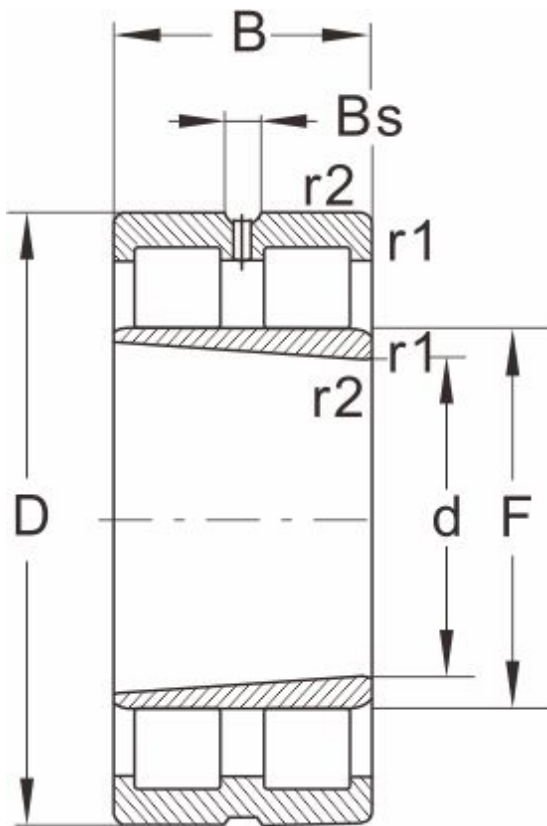

NNU41/1400K30/M/W33

Dimensions and Parameters

NNU...K/W33

Bearing No.	NNU41/1400K30/M/W33
Boundary dimensions(mm)	
d	1400
D	2180
B	775
r1 r2 min	--
Basic load ratings(kN)	
Dynamic(Cr)	49500
Static(Cor)	116000
Limiting speed(rpm)	
Grease	--
Oil	170
Bearing dimension	
E	--
F	1598
Bs ≈	22.3
S ≈	37.7
Weight (kg)	10700