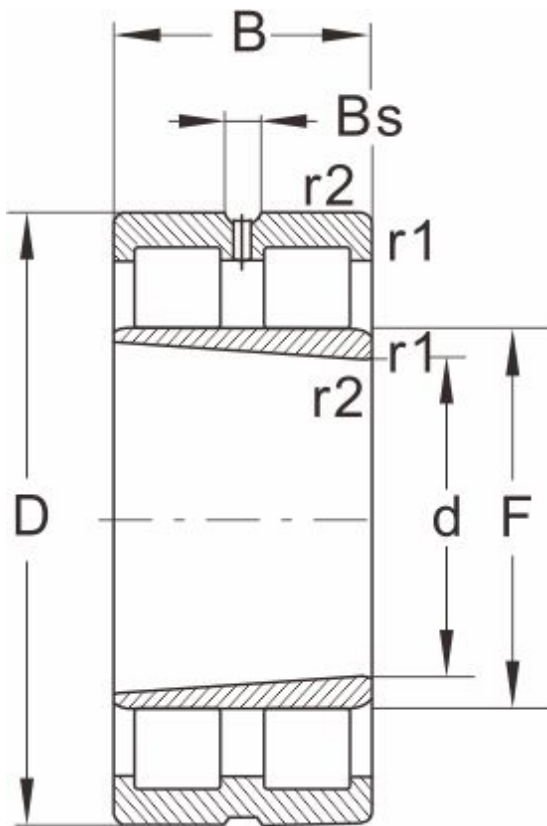

# NNU41/1250K30/M/W33

## Dimensions and Parameters

NNU...K/W33

Bearing No.	NNU41/1250K30/M/W33
Boundary dimensions(mm)	
d	1250
D	1950
B	710
r1 r2 min	--
Basic load ratings(kN)	
Dynamic(Cr)	41800
Static(Cor)	98000
Limiting speed(rpm)	
Grease	--
Oil	220
Bearing dimension	
E	--
F	1426
Bs ≈	22.3
S ≈	31.7
Weight (kg)	8000