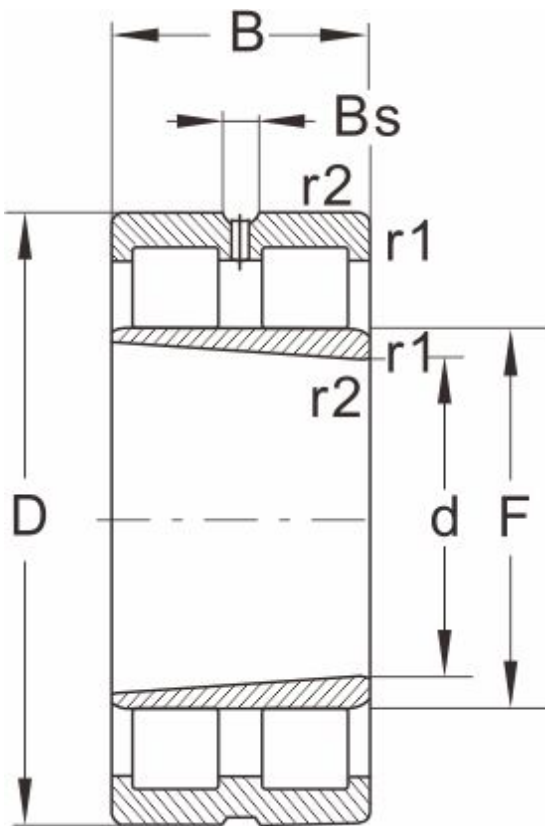

NNU41/1060K30/M/W33

Dimensions and Parameters

NNU...K/W33

Bearing No.	NNU41/1060K30/M/W33
Boundary dimensions(mm)	
d	1060
D	1660
B	600
r1 r2 min	--
Basic load ratings(kN)	
Dynamic(Cr)	30300
Static(Cor)	69500
Limiting speed(rpm)	
Grease	--
Oil	280
Bearing dimension	
E	--
F	1214
Bs ≈	22.3
S ≈	26.4
Weight (kg)	5070