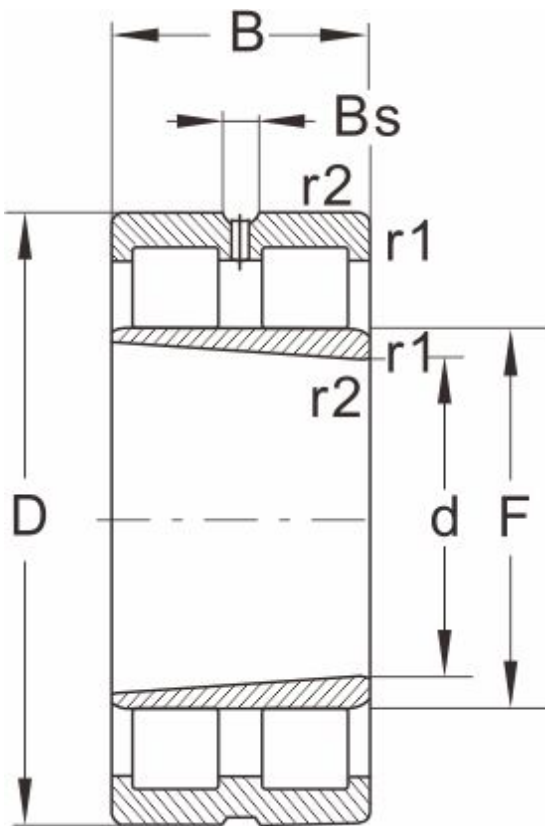

NNU41/1000K30/M/W33

Dimensions and Parameters

NNU...K/W33

Bearing No.	NNU41/1000K30/M/W33
Boundary dimensions(mm)	
d	1000
D	1580
B	580
r1 r2 min	--
Basic load ratings(kN)	
Dynamic(Cr)	27500
Static(Cor)	62000
Limiting speed(rpm)	
Grease	--
Oil	300
Bearing dimension	
E	--
F	1154
Bs ≈	22.3
S ≈	28.7
Weight (kg)	4270