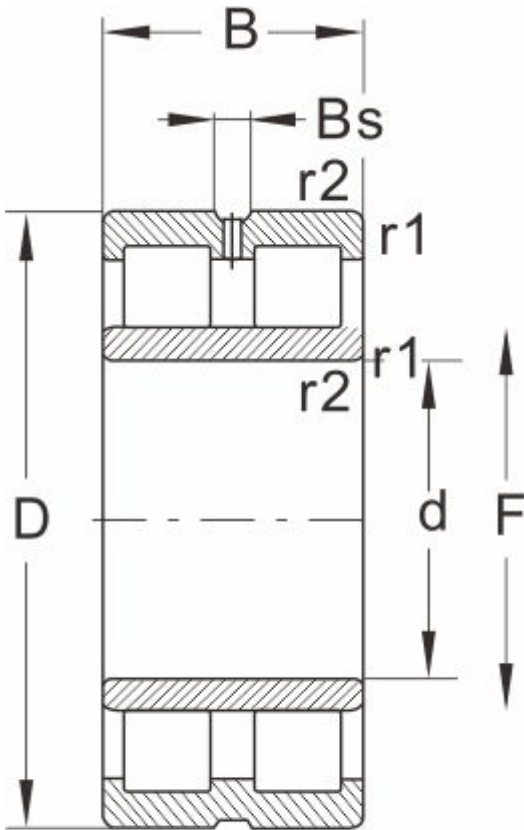

# NNU4084K/M/W33

## Dimensions and Parameters

NNU...W33

Bearing No.	NNU4084K/M/W33
Boundary dimensions(mm)	
d	420
D	620
B	200
r1 r2 min	--
Basic load ratings(kN)	
Dynamic(Cr)	3520
Static(Cor)	7500
Limiting speed(rpm)	
Grease	--
Oil	950
Bearing dimension	
E	--
F	469
Bs ≈	16.7
S ≈	7.8
Weight (kg)	183