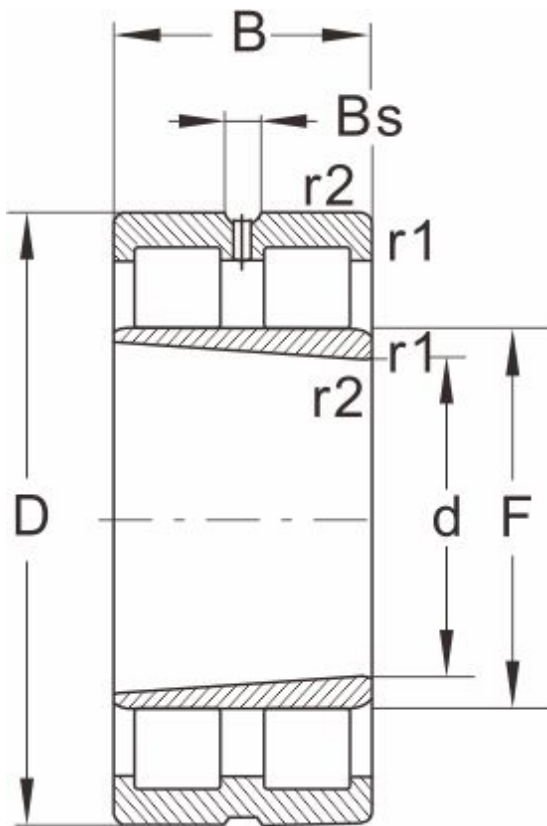

# NNU40/900K30/M/W33

## Dimensions and Parameters

NNU...K/W33

Bearing No.	NNU40/900K30/M/W33
Boundary dimensions(mm)	
d	900
D	1280
B	375
r1 r2 min	--
Basic load ratings(kN)	
Dynamic(Cr)	12800
Static(Cor)	31500
Limiting speed(rpm)	
Grease	--
Oil	400
Bearing dimension	
E	--
F	990
Bs ≈	22.3
S ≈	17.8
Weight (kg)	1500