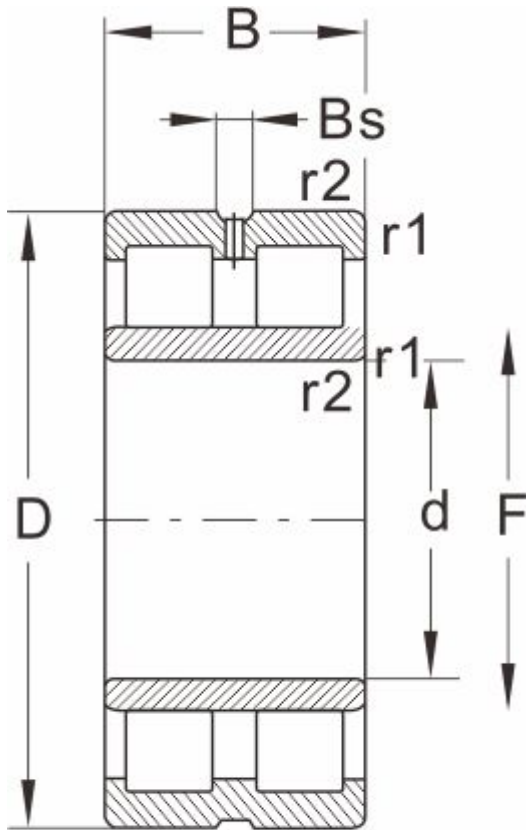

NNU40/750M/W33

Dimensions and Parameters

NNU...W33

Bearing No.	NNU40/750M/W33
Boundary dimensions(mm)	
d	750
D	1090
B	335
r1 r2 min	--
Basic load ratings(kN)	
Dynamic(Cr)	10200
Static(Cor)	24000
Limiting speed(rpm)	
Grease	--
Oil	500
Bearing dimension	
E	--
F	830
Bs ≈	22.3
S ≈	13.5
Weight (kg)	925