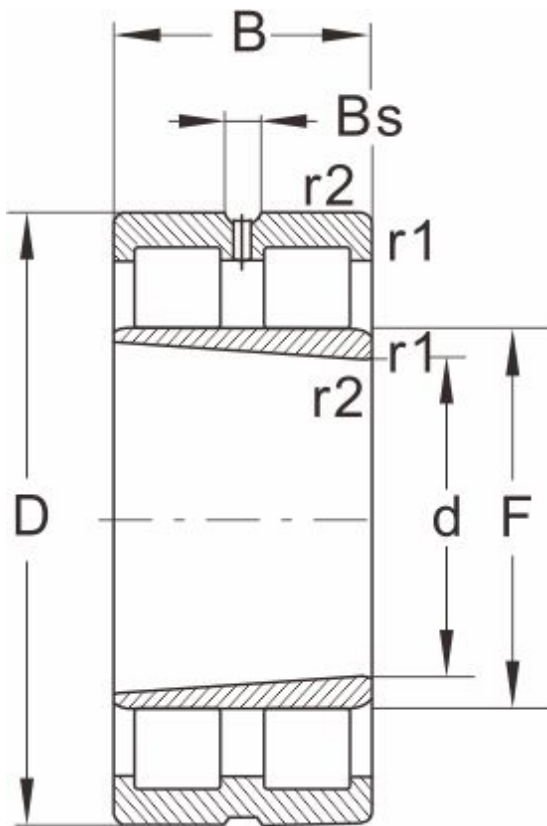

NNU40/530K/M/W33

Dimensions and Parameters

NNU...K/W33

Bearing No.	NNU40/530K/M/W33
Boundary dimensions(mm)	
d	530
D	780
B	250
r1 r2 min	--
Basic load ratings(kN)	
Dynamic(Cr)	5500
Static(Cor)	12200
Limiting speed(rpm)	
Grease	--
Oil	800
Bearing dimension	
E	--
F	591
Bs ≈	22.3
S ≈	9.9
Weight (kg)	420