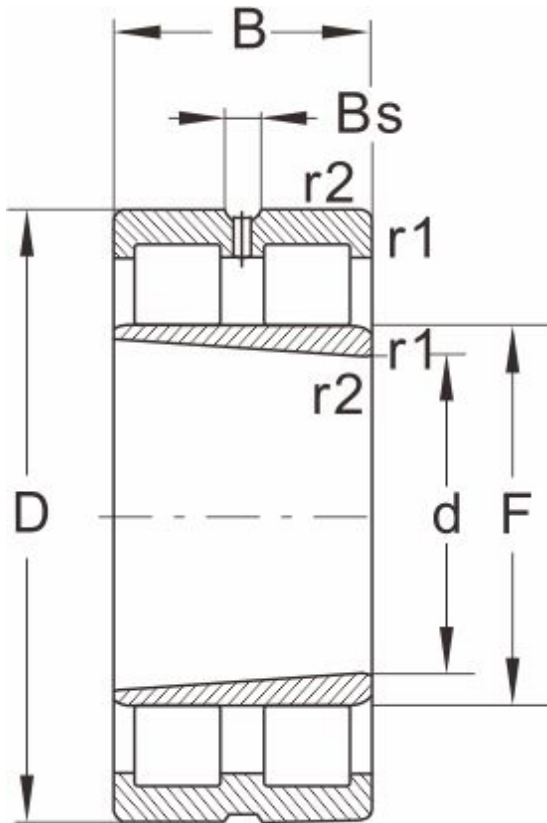

## Dimensions and Parameters

NNU...K/W33

Bearing No.	NNU 4924 K/M/W33
Boundary dimensions(mm)	
d	120
D	165
B	45
r1 r2 min	1.1
Basic load ratings(kN)	
Dynamic(Cr)	176
Static(Cor)	340
Limiting speed(rpm)	
Grease	4500
Oil	5300
Bearing dimension	
E	--
F	134.5
Bs ≈	6.5
S ≈	1.5
Weight (kg)	2.76