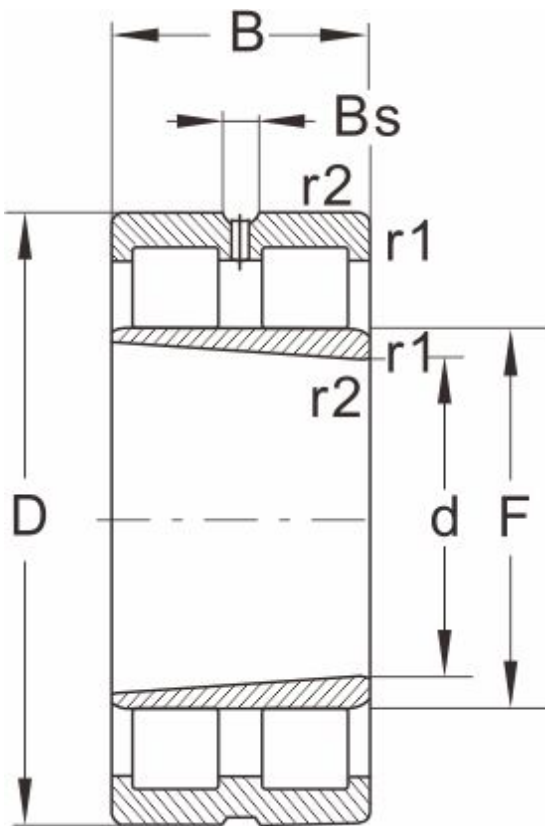

NNU 4921 K/M/W33

Dimensions and Parameters

NNU...K/W33

Bearing No.	NNU 4921 K/M/W33
Boundary dimensions(mm)	
d	105
D	145
B	40
r1 r2 min	1.1
Basic load ratings(kN)	
Dynamic(Cr)	129
Static(Cor)	260
Limiting speed(rpm)	
Grease	5300
Oil	6300
Bearing dimension	
E	--
F	118
Bs ≈	6.5
S ≈	1.5
Weight (kg)	2