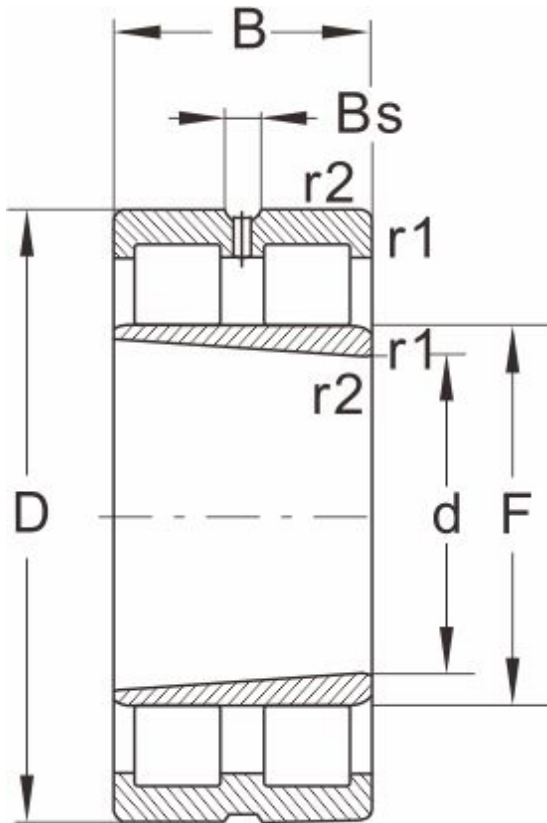

## Dimensions and Parameters

NNU...K/W33

Bearing No.	NNU 4920 K/M/W33
Boundary dimensions(mm)	
d	100
D	140
B	40
r1 r2 min	1.1
Basic load ratings(kN)	
Dynamic(Cr)	129
Static(Cor)	255
Limiting speed(rpm)	
Grease	5300
Oil	6300
Bearing dimension	
E	--
F	113
Bs ≈	6.5
S ≈	2
Weight (kg)	1.9