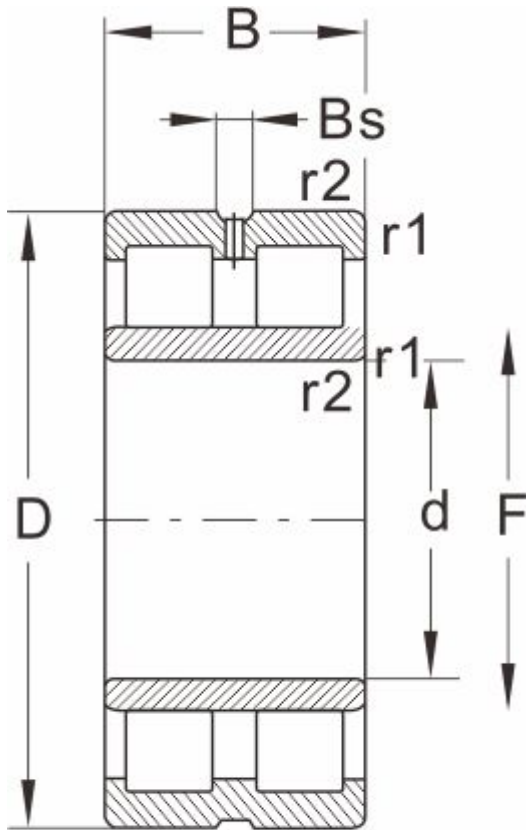

NNU 4152 K/M/W33

Dimensions and Parameters

NNU...W33

Bearing No.	NNU 4152 K/M/W33
Boundary dimensions(mm)	
d	260
D	440
B	180
r1 r2 min	4
Basic load ratings(kN)	
Dynamic(Cr)	2200
Static(Cor)	3900
Limiting speed(rpm)	
Grease	1300
Oil	1600
Bearing dimension	
E	--
F	306
Bs ≈	13.9
S ≈	5.1
Weight (kg)	110