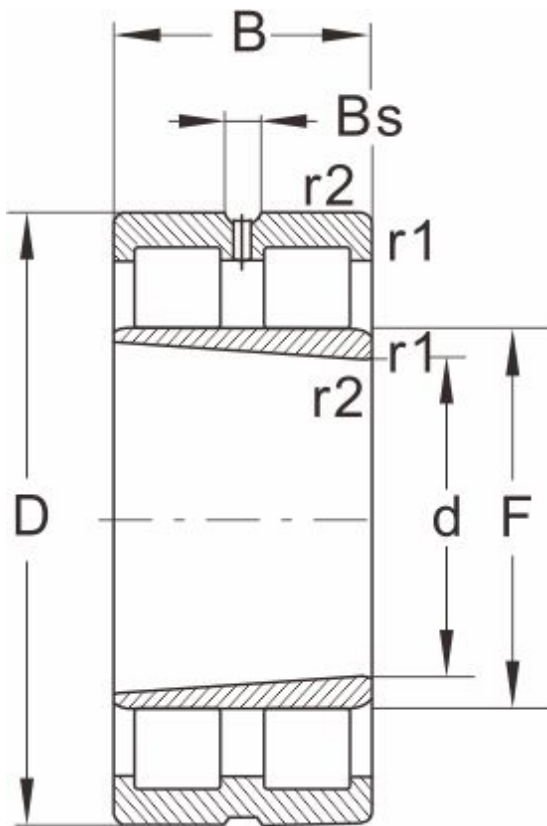

NNU 4126 K/M/W33

Dimensions and Parameters

NNU...K/W33

Bearing No.	NNU 4126 K/M/W33
Boundary dimensions(mm)	
d	130
D	210
B	80
r1 r2 min	2
Basic load ratings(kN)	
Dynamic(Cr)	561
Static(Cor)	965
Limiting speed(rpm)	
Grease	2800
Oil	3600
Bearing dimension	
E	--
F	151
Bs ≈	8.3
S ≈	2.1
Weight (kg)	10.7