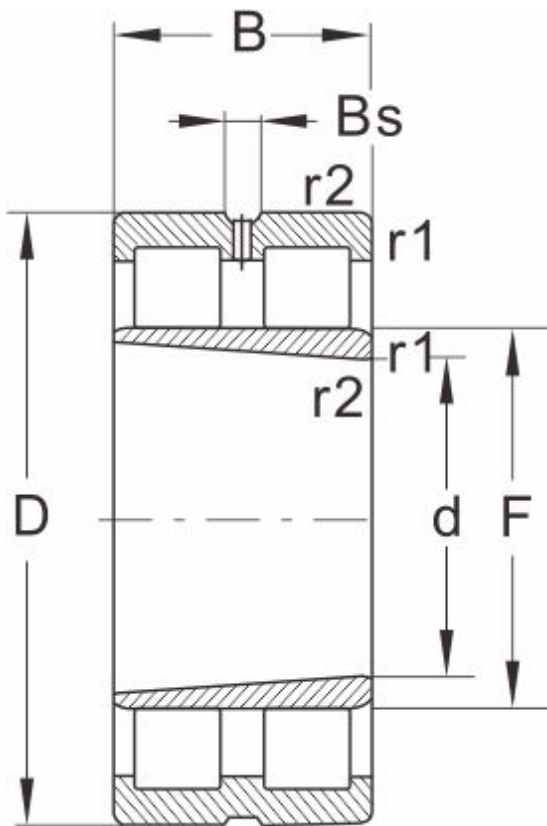

NNU 4124 K/M/W33

Dimensions and Parameters

NNU...K/W33

Bearing No.	NNU 4124 K/M/W33
Boundary dimensions(mm)	
d	120
D	200
B	80
r1 r2 min	1.1
Basic load ratings(kN)	
Dynamic(Cr)	523
Static(Cor)	865
Limiting speed(rpm)	
Grease	3000
Oil	3800
Bearing dimension	
E	--
F	141
Bs ≈	5.5
S ≈	1
Weight (kg)	11