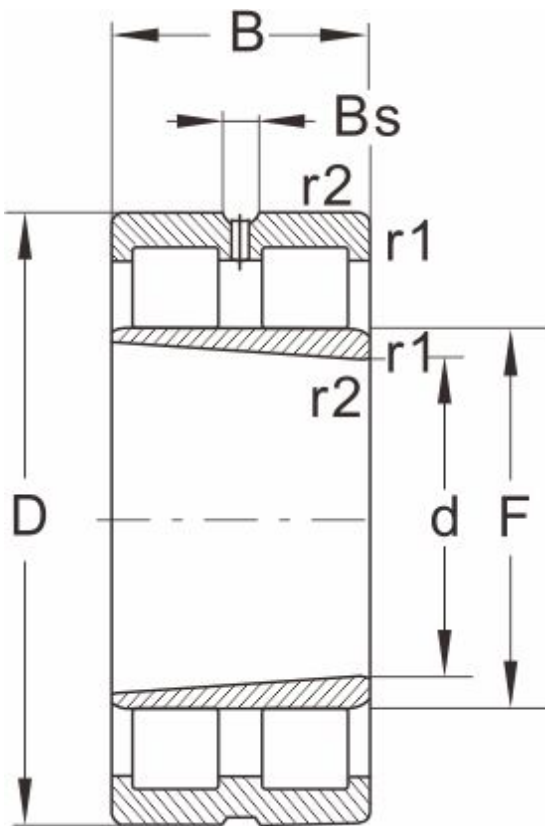

# NNU 4120 K/M/W33

## Dimensions and Parameters

NNU...K/W33

Bearing No.	NNU 4120 K/M/W33
Boundary dimensions(mm)	
d	100
D	165
B	65
r1 r2 min	1.1
Basic load ratings(kN)	
Dynamic(Cr)	358
Static(Cor)	570
Limiting speed(rpm)	
Grease	3600
Oil	4800
Bearing dimension	
E	--
F	117
Bs ≈	5.5
S ≈	1.8
Weight (kg)	5.5