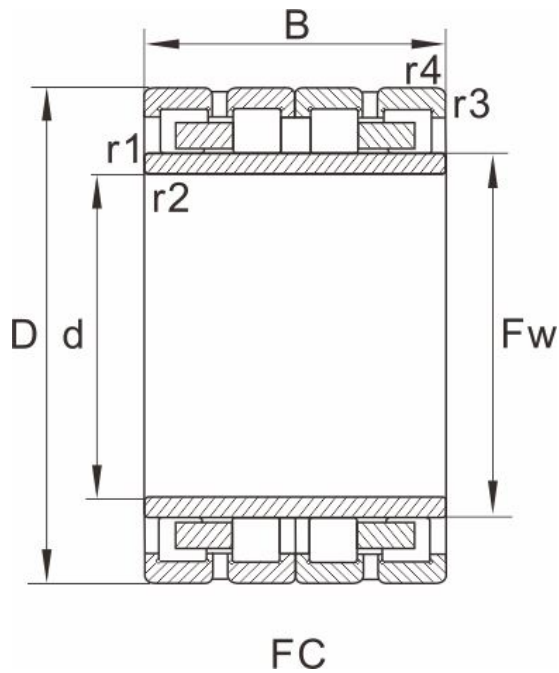

## Dimensions and Parameters

Bearing No.	FCDP92130424
Boundary dimensions(mm)	
d	460
D	650
B	424
Fw	510
r1.2min	5
r3.4min	5
Draw	10

### Basic load ratings(kN)

Dynamic(Cr)	7510
Static(Cor)	17620
Weight (kg)	458