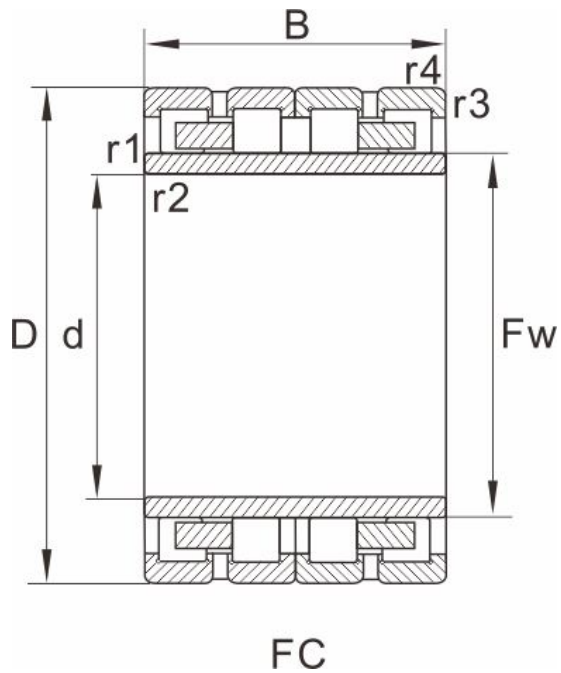

FCDP3452225**Dimensions and Parameters**

Bearing No.	FCDP3452225
Boundary dimensions(mm)	
d	170
D	260
B	225
Fw	193
r1.2min	4
r3.4min	4
Draw	10

Basic load ratings(kN)

Dynamic(Cr)	2160
Static(Cor)	4300
Weight (kg)	45