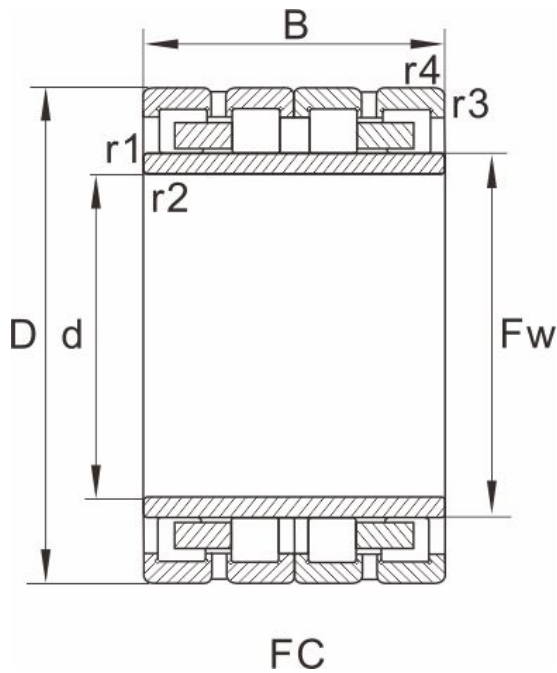

FCDP170230650

Dimensions and Parameters

Bearing No.	FCDP170230650
Boundary dimensions(mm)	
d	850
D	1150
B	650
Fw	941
r1.2min	7.5
r3.4min	7.5
Draw	10

Basic load ratings(kN)

Dynamic(Cr)	15700
Static(Cor)	51000
Weight (kg)	1920

Reference model

SKF	
FAG	
NTN	4R17001
NSK	
KOYO	