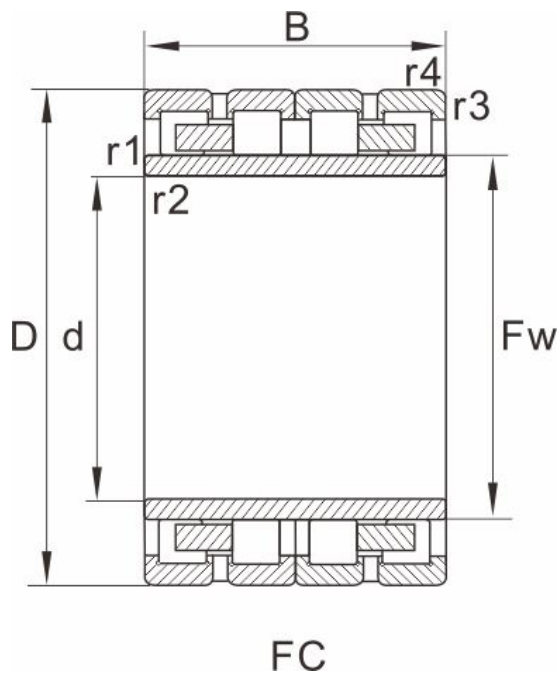

FCDP120174640**Dimensions and Parameters**

Bearing No.	FCDP120174640
Boundary dimensions(mm)	
d	600
D	870
B	640
Fw	672
r1.2min	7.5
r3.4min	7.5
Draw	9

Basic load ratings(kN)

Dynamic(Cr)	15700
Static(Cor)	40000
Weight (kg)	1320