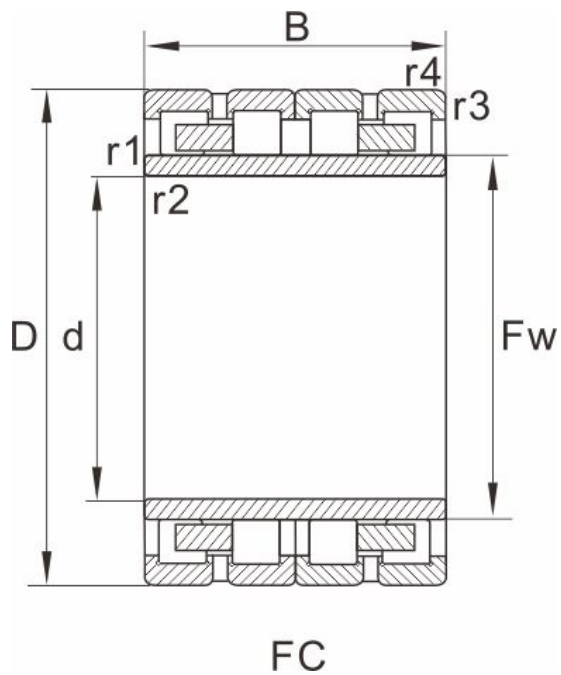

**FCD92134500****Dimensions and Parameters**

Bearing No.	FCD92134500
Boundary dimensions(mm)	
d	460
D	670
B	500
Fw	522
r1.2min	5
r3.4min	5
Draw	5

## Basic load ratings(kN)

Dynamic(Cr)	8900
Static(Cor)	22700
Weight (kg)	601