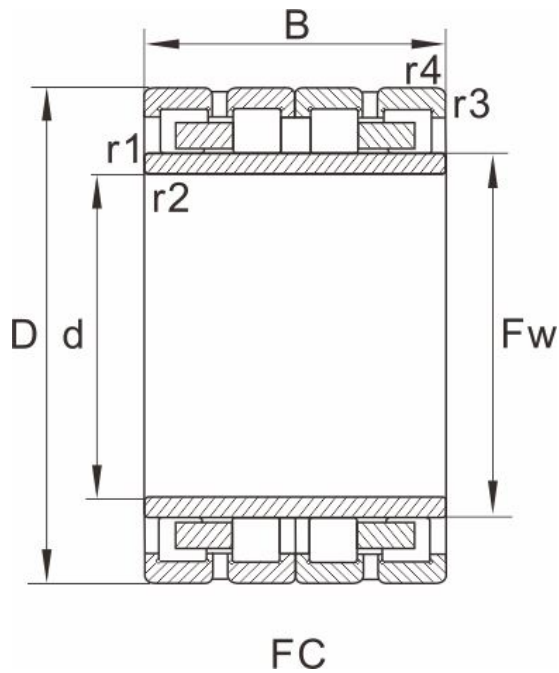

**FCD5272204****Dimensions and Parameters**

Bearing No.	FCD5272204
Boundary dimensions(mm)	
d	260
D	360
B	204
Fw	287
r1.2min	3
r3.4min	3
Draw	5

## Basic load ratings(kN)

Dynamic(Cr)	1690
Static(Cor)	3850
Weight (kg)	64.5