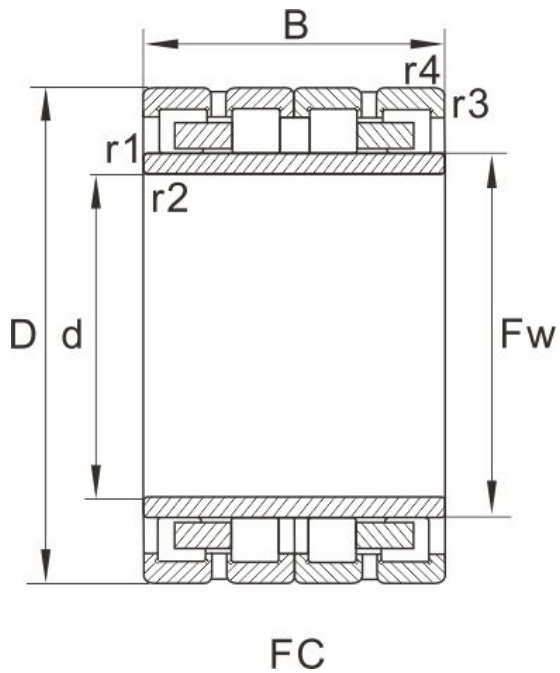

## Dimensions and Parameters

Bearing No.	FC3446160
Boundary dimensions(mm)	
d	170
D	230
B	160
Fw	188.5
r1.2min	2.1
r3.4min	2.1
Draw	1

### Basic load ratings(kN)

Dynamic(Cr)	940
Static(Cor)	2320
Weight (kg)	18.9