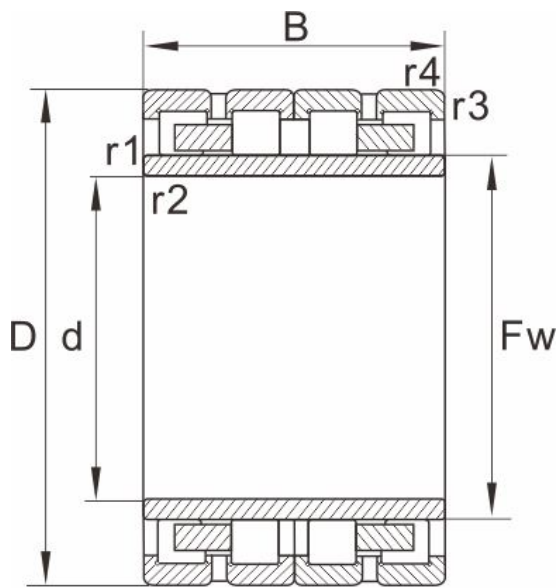

FC3244180

Dimensions and Parameters

FC

Bearing No.	FC3244180
Boundary dimensions(mm)	
d	160
D	220
B	180
Fw	177
r1.2min	2.1
r3.4min	2.1
Draw	2

Basic load ratings(kN)

Dynamic(Cr)	940
Static(Cor)	2560
Weight (kg)	2.2

Reference model

SKF	
FAG	
NTN	4R3224
NSK	
KOYO	32FC22180