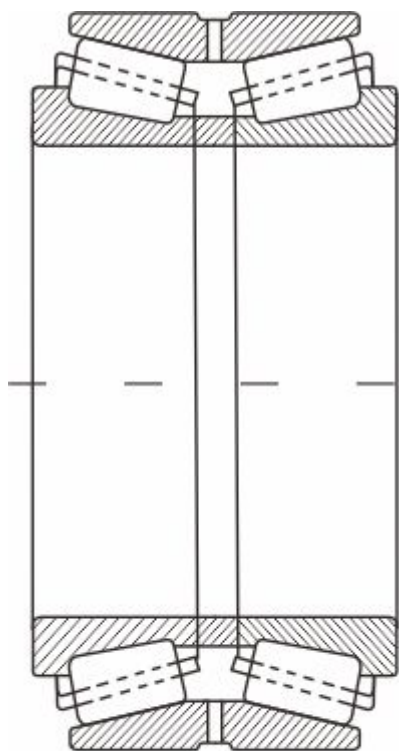

Double Row Tapered Roller Bearings (One Double Row Outer Ring and Two Inner Rings)

BT2B332495/HA5

Dimensions and Parameters

图 Design 12

Designation	BT2B332495/HA5
-------------	----------------

Boundary dimensions[mm]