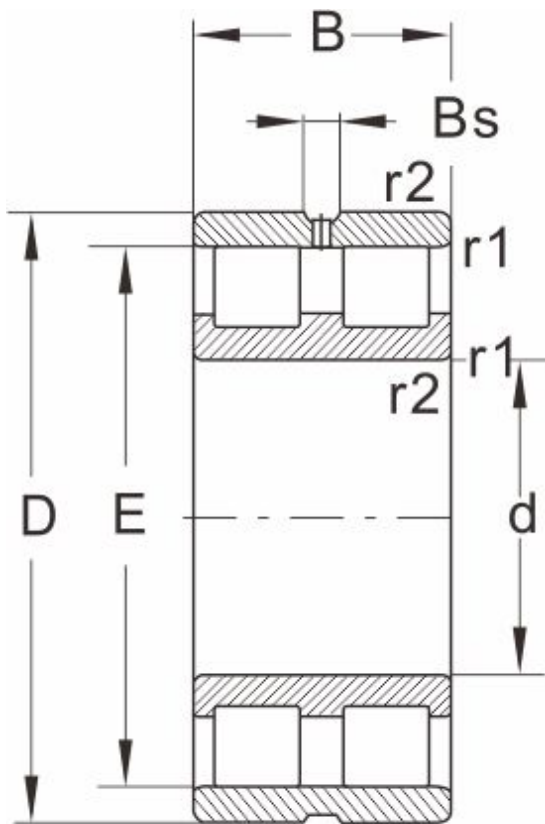

BC2B3265363/HA4

Dimensions and Parameters

NN...W33

Bearing No.	BC2B3265363/HA4
Boundary dimensions(mm)	
d	400
D	600.19
B	200
r1 r2 min	--
Basic load ratings(kN)	
Dynamic(Cr)	3470
Static(Cor)	7200
Limiting speed(rpm)	
Grease	--
Oil	1100
Bearing dimension	
E	557
F	--
Bs ≈	--
S ≈	4.5
Weight (kg)	205