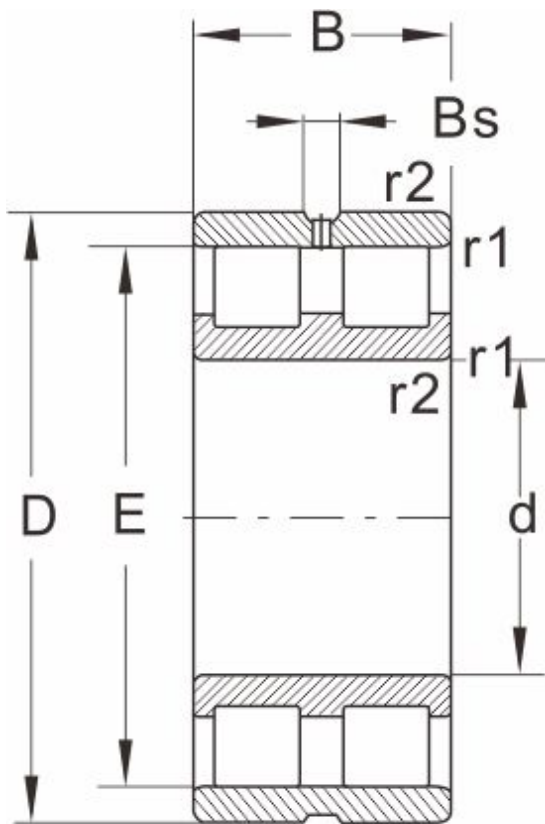

# BC2B326379/HA4

## Dimensions and Parameters

NN...W33

Bearing No.	BC2B326379/HA4
Boundary dimensions(mm)	
d	800
D	1260
B	375
r1 r2 min	--
Basic load ratings(kN)	
Dynamic(Cr)	12800
Static(Cor)	28000
Limiting speed(rpm)	
Grease	--
Oil	430
Bearing dimension	
E	1163
F	--
Bs ≈	--
S ≈	11
Weight (kg)	1850