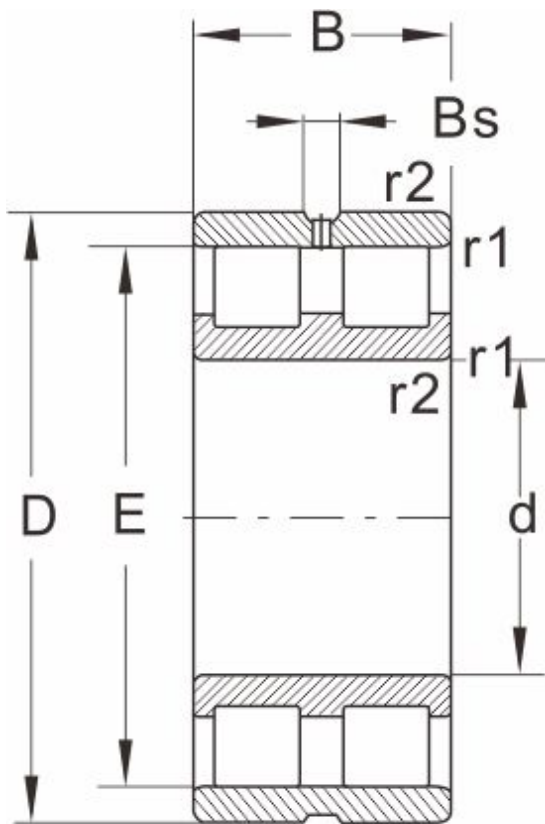

# BC2B326372/HA1

## Dimensions and Parameters

NN...W33

Bearing No.	BC2B326372/HA1
Boundary dimensions(mm)	
d	1311
D	1720
B	300
r1 r2 min	--
Basic load ratings(kN)	
Dynamic(Cr)	12500
Static(Cor)	34500
Limiting speed(rpm)	
Grease	--
Oil	240
Bearing dimension	
E	1636
F	--
Bs ≈	
S ≈	7
Weight (kg)	1820