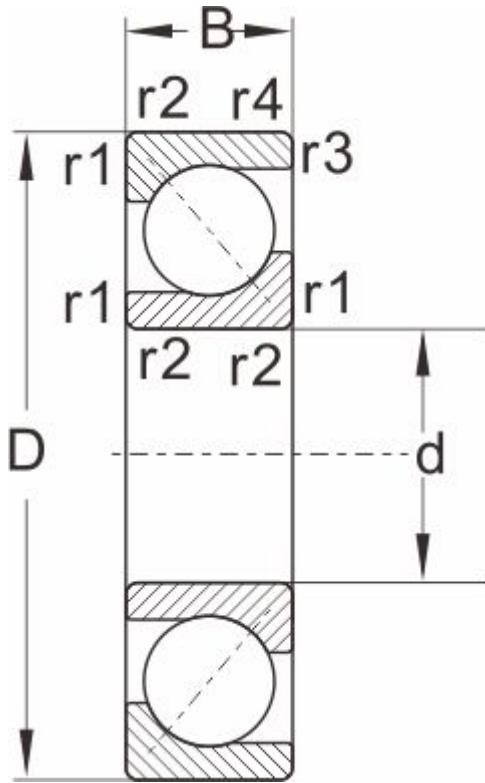

# 7324CM

## Dimensions and Parameters

Designations	7324CM
Boundary dimensions	
d	120
D	260
B	55
r1,r2 Min	3
a ≈	1.1
Load ratings[KN]	
Dynmic Cr	279
stat Cor	288
Speed ratings[rpm]	
grease	2200
oil	3200
Mass	14.8