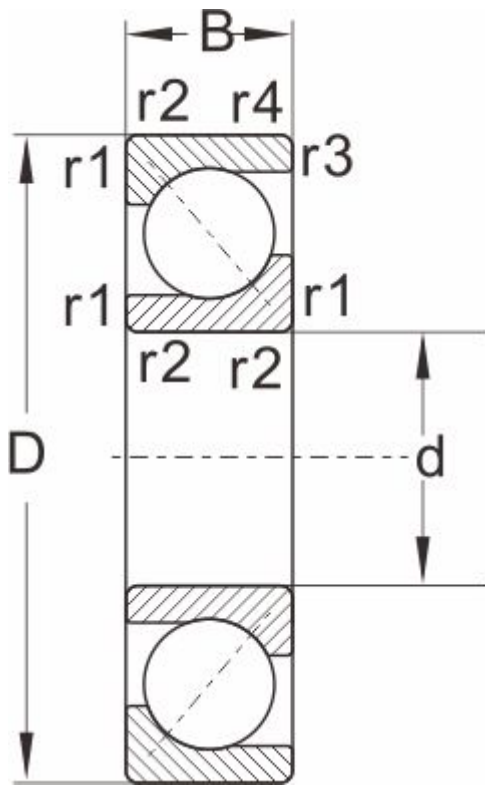

7315B

Dimensions and Parameters

Designations	7315B
Boundary dimensions	
d	75
D	160
B	37
r1,r2 Min	2.1
a ≈	1.1
Load ratings[KN]	
Dynmic Cr	127
stat Cor	100
Speed ratings[rpm]	
grease	3400
oil	4500
Mass	3.2