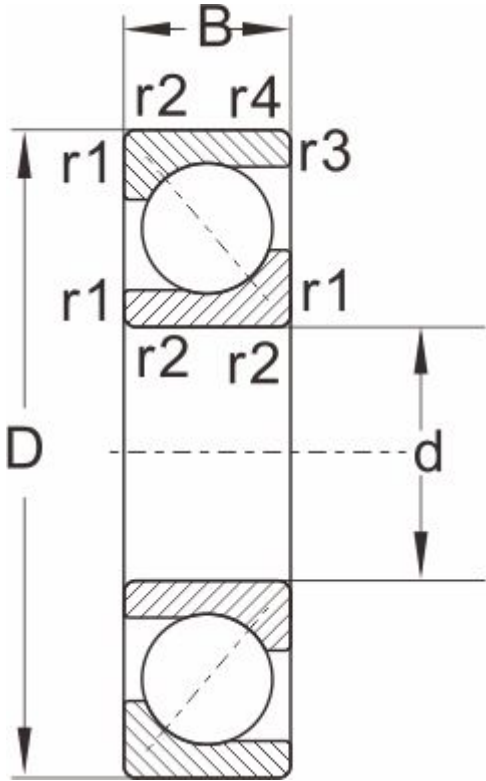

# 7314C

**Dimensions and Parameters**

Designations	7314C
Boundary dimensions	
d	70
D	150
B	35
r1,r2 Min	2.1
a ≈	1.1
Load ratings[KN]	
Dynmic Cr	134
stat Cor	100
Speed ratings[rpm]	
grease	4000
oil	5300
Mass	2.67