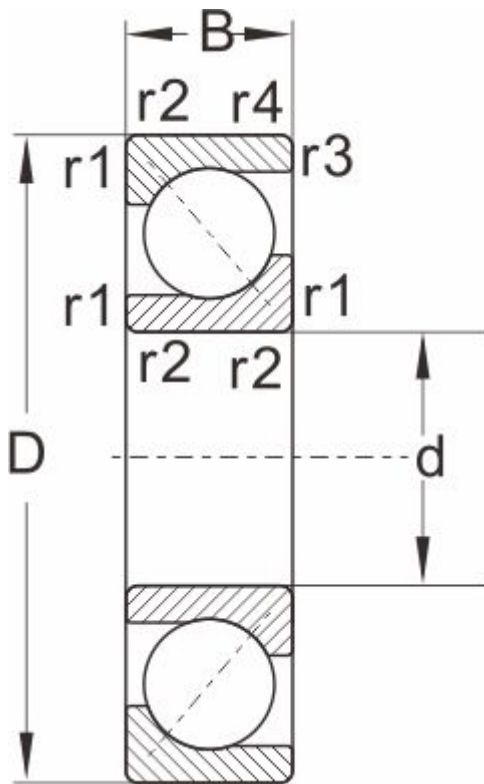

# 7234CM

## Dimensions and Parameters

Designations	7234CM
Boundary dimensions	
d	170
D	310
B	52
r1,r2 Min	4
a ≈	1.5
Load ratings[KN]	
Dynmic Cr	295
stat Cor	360
Speed ratings[rpm]	
grease	1600
oil	2200
Mass	18.3