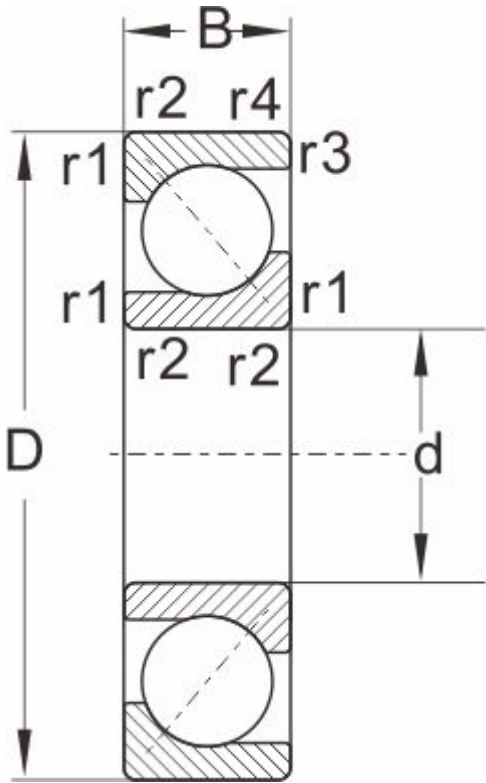

## Dimensions and Parameters

Designations	7218AC
Boundary dimensions	
d	90
D	160
B	30
r1,r2 Min	2
a ≈	1
Load ratings[KN]	
Dyemic Cr	117
stat Cor	100
Speed ratings[rpm]	
grease	3600
oil	4800
Mass	2.19