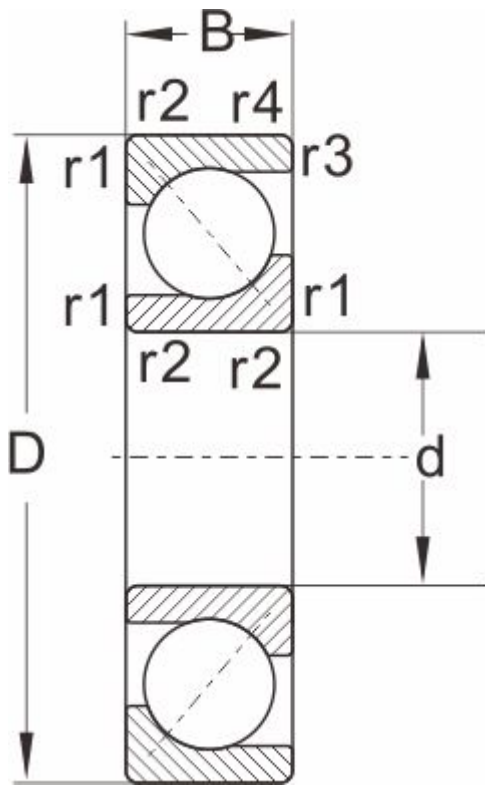

7007C

Dimensions and Parameters

Designations	7007C
Boundary dimensions	
d	35
D	62
B	14
r1,r2 Min	1
a ≈	0.3
Load ratings[KN]	
Dynmic Cr	16.3
stat Cor	12.1
Speed ratings[rpm]	
grease	8500
oil	12000
Mass	0.15