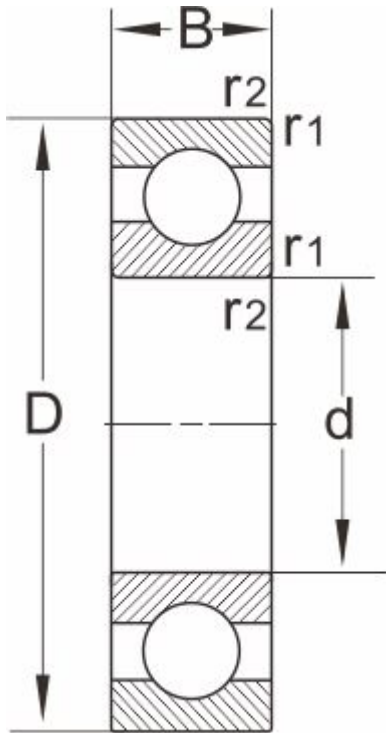

6328**Dimensions and Parameters**

Designation	6328
Dimensions [mm]	
d	140
D	300
B	62
r1,r2 Min	4
Load ratings(kN)	
dyn Cr	255
stat Cor	245
Speed ratings(rpm)	
grease	2000
oil	2600
Mass	
Kg	22