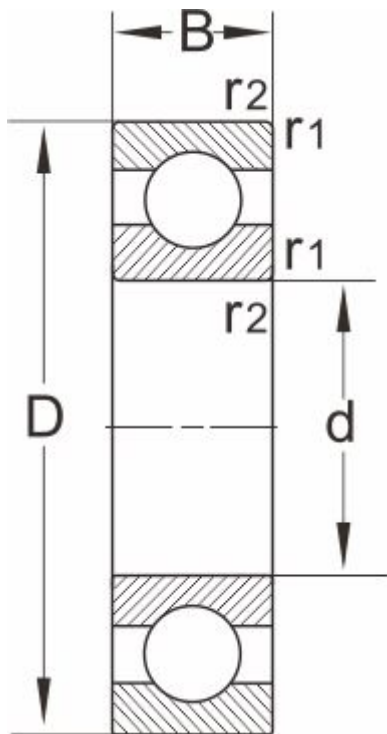

6306**Dimensions and Parameters**

Designation	6306
Dimensions [mm]	
d	30
D	72
B	19
r1,r2 Min	1.1
Load ratings(kN)	
dyn Cr	29
stat Cor	16.3
Speed ratings(rpm)	
grease	9500
oil	12000
Mass	
Kg	0.348