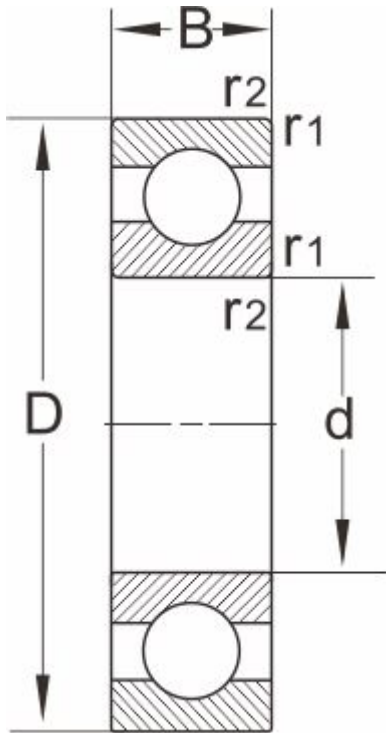

6302**Dimensions and Parameters**

Designation	6302
Dimensions [mm]	
d	15
D	42
B	13
r1,r2 Min	1
Load ratings(kN)	
dyn Cr	11.4
stat Cor	5.4
Speed ratings(rpm)	
grease	18000
oil	22000
Mass	
Kg	0.08