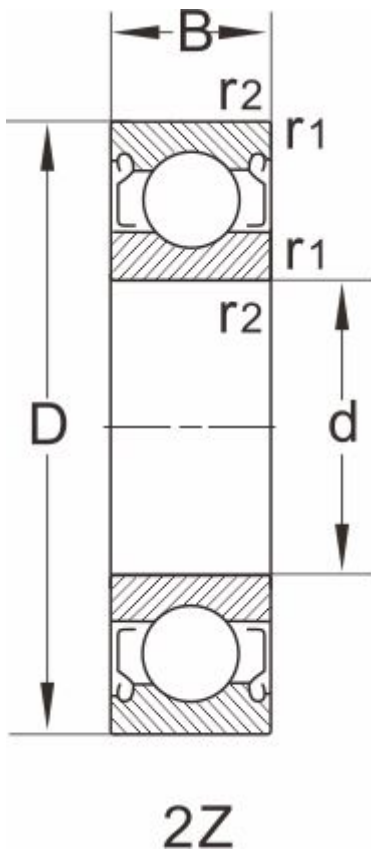

62/22.2Z**Dimensions and Parameters**

Designation	62/22.2Z
Dimensions [mm]	
d	22
D	50
B	14
r1,r2 Min	1
Load ratings(kN)	
dyn Cr	12.7
stat Cor	6.55
Speed ratings(rpm)	
grease	15000
oil	-
Mass	
Kg	0.11